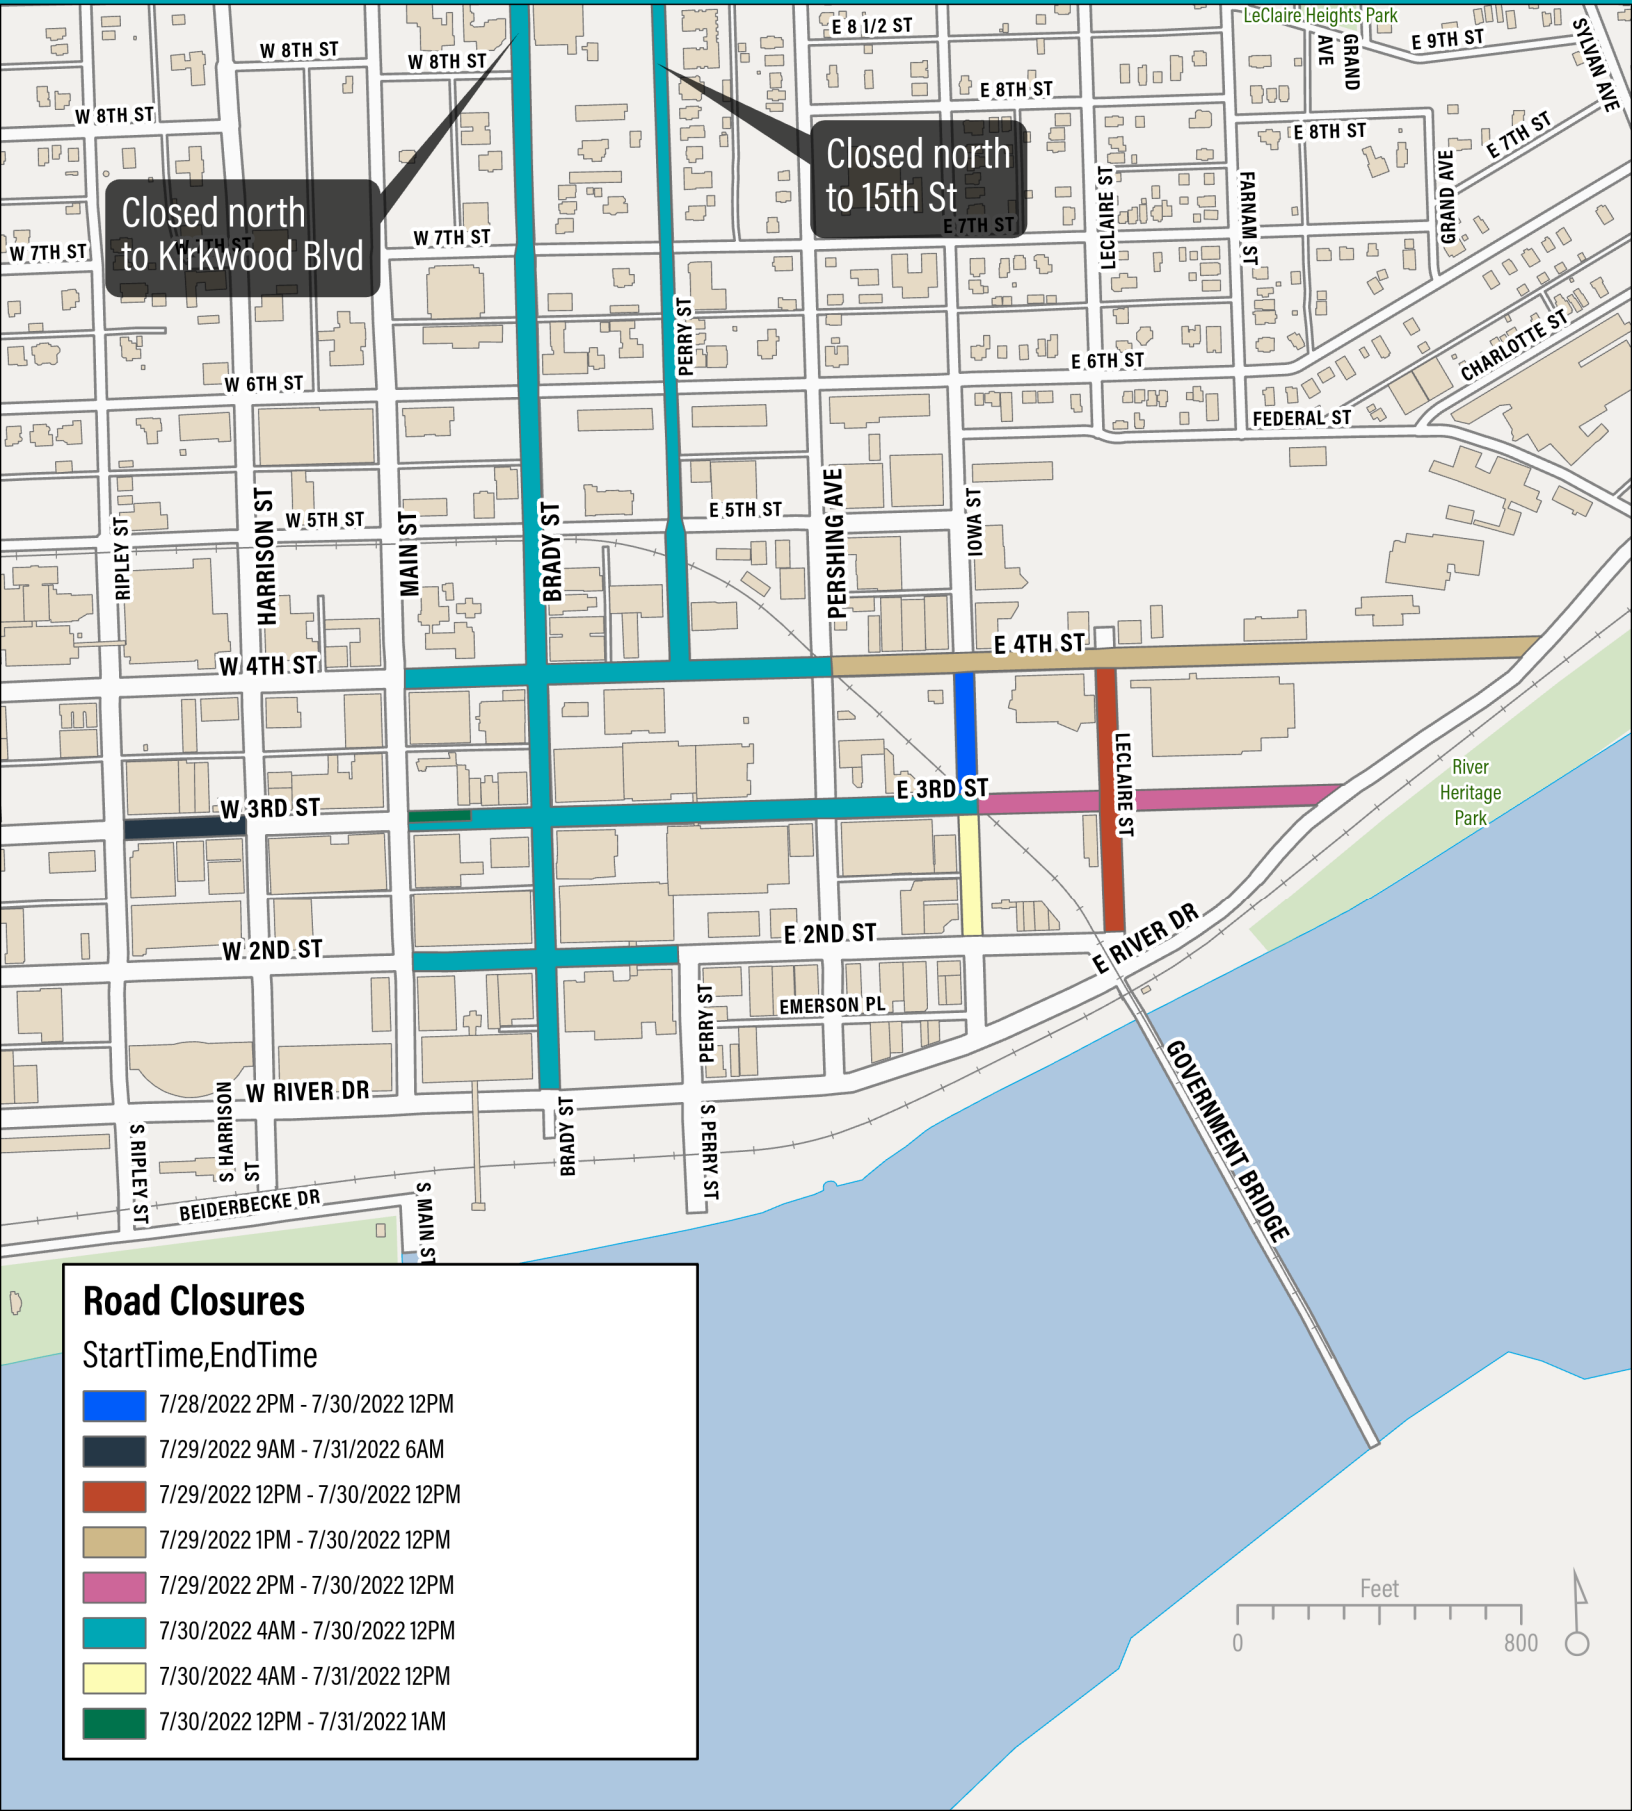

Bix7 Road Closures

Thursday, July 28th-
Sunday, July 31st

Closed north
to Kirkwood Blvd

Closed north
to 15th St

Road Closures

StartTime,EndTime

- 7/28/2022 2PM - 7/30/2022 12PM
- 7/29/2022 9AM - 7/31/2022 6AM
- 7/29/2022 12PM - 7/30/2022 12PM
- 7/29/2022 1PM - 7/30/2022 12PM
- 7/29/2022 2PM - 7/30/2022 12PM
- 7/30/2022 4AM - 7/30/2022 12PM
- 7/30/2022 4AM - 7/31/2022 12PM
- 7/30/2022 12PM - 7/31/2022 1AM